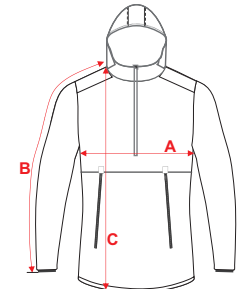

T-SHIRT & POLO SHIRT

Maten heren	116	128	140	152	164	S	M	L	XL	XXL	3XL
A Chest	35	37.5	40	43	46	49	52	55	58	61	64
B Sleeve length from neck point	23.5	25	27	29	31	32	34	36	38	40	42
C Front length from hsp	48	50	54	58	62	68	71	74	77	80	83

Maten dames	116	128	140	152	164	S	M	L	XL	XXL	3XL
A Chest	35	37.5	40	43	44	46	48	50	52	54	56
B Sleeve length from center back	31	33	35	36	36	37	38	39	40	41	42
C Front length	48	52	56	60	62	64	66	68	70	72	74

JACKET FULL ZIP

Maten heren	116	128	140	152	164	XS	S	M	L	XL	XXL	3XL
A Chest	35	37	41	45	46	50	52	55	58	61	64	67
B Sleeve length from neck point	52	56	60	64	68	70	74	78	82	86	90	94
C Front length from hsp	46	49	53	57	62	66.5	68.5	71	73.5	76	78.5	81

Maten dames	116	128	140	152	XS	S	M	L	XL	2XL	3XL
A Chest	35	37	41	43	45	47	49	51	53	55	59
B Sleeve length from center back	52	56	60	66	68	70	72	74	76	78	80
C Front length	46	49	53	58	60	62	64	66	68	70	72

SWEATER HALF ZIP

Maten heren	116	128	140	152	164	S	M	L	XL	XXL	3XL
A Chest	33	37	41	45	49	52.5	54.5	58	61	64	67
B Sleeve length from neck point	53	57	61	65	69	73.5	77.5	81.5	85.5	89.5	93.5
C Front length from hsp	45	49	53	57	62	69	71	74	76	78	80

RAIN JACKET

Maten heren	116	128	140	152	164	S	M	L	XL	XXL	3XL
A 1/2 Chest	39	42	45	49	53	56	59	62	65	68	70.5
B Sleeve length from neck point	50.5	56	62	67.5	73	75	79	83	87	91	94
C Front length from hsp	57	60	63	66	69	75.5	78	80.5	83	85.5	88

HOODIE ZIP

Maten heren	116	128	140	152	164	XS	S	M	L	XL	XXL	3XL
A 1/2 Chest	35	37	41	45	46	50	52	55	58	61	64	67
B Sleeve length from neck point	52	56	60	64	68	70	74	78	82	86	90	94
C Front length from hsp	46	49	53	57	62	66.5	68.5	71	73.5	76	78.5	81

ELITE JACKET

Maten heren	116	128	140	152	164	XS	S	M	L	XL	2XL	3XL
A 1/2 Chest	42	45	48	50	52	54	56	58	61	64	67	71
B Sleeve length from neck point	52.5	58	62	66	70	75	81	84	86	88	90	92
C Front length from hsp	54	57	60	64	66	68	70	72	74	76	78	80

HOODIE