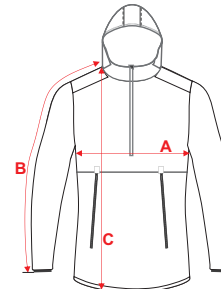

Maten dames	116	128	140	152	XS	S	M	L	XL	2XL	3XL
A Chest	35	37	41	43	45	47	49	51	53	55	59
B Sleeve length from center back	52	56	60	66	68	70	72	74	76	78	80
C Front length	46	49	53	58	60	62	64	66	68	70	72

SWEATER HALF ZIP

Maten heren	116	128	140	152	164	S	M	L	XL	XXL	3XL
A Chest	33	37	41	45	49	52.5	54.5	58	61	64	67
B Sleeve length from neck point	53	57	61	65	69	73.5	77.5	81.5	85.5	89.5	93.5
C Front length from hsp	45	49	53	57	62	69	71	74	76	78	80

RAIN JACKET

Maten heren	116	128	140	152	164	S	M	L	XL	XXL	3XL
A 1/2 Chest	39	42	45	49	53	56	59	62	65	68	70.5
B Sleeve length from neck point	50.5	56	62	67.5	73	75	79	83	87	91	94
C Front length from hsp	57	60	63	66	69	75.5	78	80.5	83	85.5	88

HOODIE ZIP

Maten heren	116	128	140	152	164	XS	S	M	L	XL	XXL	3XL
A 1/2 Chest	35	37	41	45	46	50	52	55	58	61	64	67
B Sleeve length from neck point	52	56	60	64	68	70	74	78	82	86	90	94
C Front length from hsp	46	49	53	57	62	66.5	68.5	71	73.5	76	78.5	81