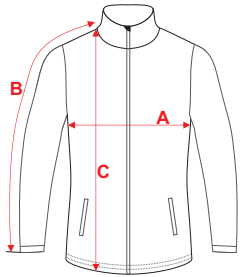

PADED JACKET

SHORT

TROUSER

www.nihonsport.nl

T-SHIRT & POLO SHIRT

Maten heren	116	128	140	152	164	S	M	L	XL	XXL	3XL
A Chest	35	37.5	40	43	46	49	52	55	58	61	64
B Sleeve length from neck point	23.5	25	27	29	31	32	34	36	38	40	42
C Front length from hsp	48	50	54	58	62	68	71	74	77	80	83

Maten dames	116	128	140	152	164	S	M	L	XL	XXL	3XL
A Chest	35	37.5	40	43	44	46	48	50	52	54	56
B Sleeve length from center back	31	33	35	36	36	37	38	39	40	41	42
C Front length	48	52	56	60	62	64	66	68	70	72	74

JACKET FULL ZIP

Maten heren	116	128	140	152	164	XS	S	M	L	XL	XXL	3XL
A Chest	35	37	41	45	46	50	52	55	58	61	64	67
B Sleeve length from neck point	52	56	60	64	68	70	74	78	82	86	90	94
C Front length from hsp	46	49	53	57	62	66.5	68.5	71	73.5	76	78.5	81