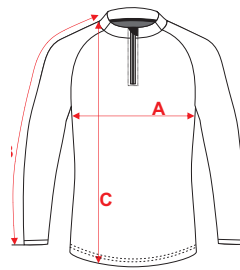

SWEATER HALF ZIP

Maten heren	116	128	140	152	164	S	M	L	XL	XXL	3XL
A Chest	33	37	41	45	49	52.5	54.5	58	61	64	67
B Sleeve length from neck point	53	57	61	65	69	73.5	77.5	81.5	85.5	89.5	93.5
C Front length from hsp	45	49	53	57	62	69	71	74	76	78	80