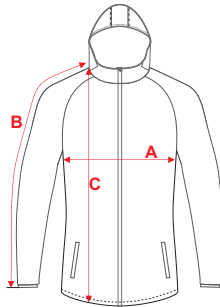

Maten dames	116	128	140	152	164	S	M	L	XL	XXL	3XL
A Chest	35	37.5	40	43	44	46	48	50	52	54	56
B Sleeve length from center back	31	33	35	36	36	37	38	39	40	41	42
C Front length	48	52	56	60	62	64	66	68	70	72	74

JACKET FULL ZIP

Maten heren	116	128	140	152	164	XS	S	M	L	XL	XXL	3XL
A Chest	35	37	41	45	46	50	52	55	58	61	64	67
B Sleeve length from neck point	52	56	60	64	68	70	74	78	82	86	90	94
C Front length from hsp	46	49	53	57	62	66.5	68.5	71	73.5	76	78.5	81

Maten dames	116	128	140	152	XS	S	M	L	XL	2XL	3XL
A Chest	35	37	41	43	45	47	49	51	53	55	59
B Sleeve length from center back	52	56	60	66	68	70	72	74	76	78	80
C Front length	46	49	53	58	60	62	64	66	68	70	72

SWEATER HALF ZIP

Maten heren	116	128	140	152	164	S	M	L	XL	XXL	3XL
A Chest	33	37	41	45	49	52.5	54.5	58	61	64	67
B Sleeve length from neck point	53	57	61	65	69	73.5	77.5	81.5	85.5	89.5	93.5
C Front length from hsp	45	49	53	57	62	69	71	74	76	78	80