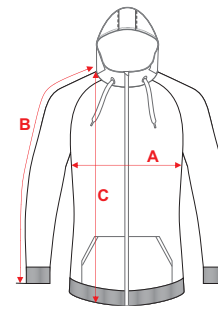

JACKET FULL ZIP

Maten heren	116	128	140	152	164	XS	S	M	L	XL	XXL	3XL
A Chest	35	37	41	45	46	50	52	55	58	61	64	67
B Sleeve length from neck point	52	56	60	64	68	70	74	78	82	86	90	94
C Front length from hsp	46	49	53	57	62	66.5	68.5	71	73.5	76	78.5	81

Maten dames	116	128	140	152	XS	S	M	L	XL	2XL	3XL
A Chest	35	37	41	43	45	47	49	51	53	55	59
B Sleeve length from center back	52	56	60	66	68	70	72	74	76	78	80
C Front length	46	49	53	58	60	62	64	66	68	70	72

SWEATER HALF ZIP

Maten heren	116	128	140	152	164	S	M	L	XL	XXL	3XL
A Chest	33	37	41	45	49	52.5	54.5	58	61	64	67
B Sleeve length from neck point	53	57	61	65	69	73.5	77.5	81.5	85.5	89.5	93.5
C Front length from hsp	45	49	53	57	62	69	71	74	76	78	80

RAIN JACKET

Maten heren	116	128	140	152	164	S	M	L	XL	XXL	3XL
A 1/2 Chest	39	42	45	49	53	56	59	62	65	68	70.5
B Sleeve length from neck point	50.5	56	62	67.5	73	75	79	83	87	91	94
C Front length from hsp	57	60	63	66	69	75.5	78	80.5	83	85.5	88