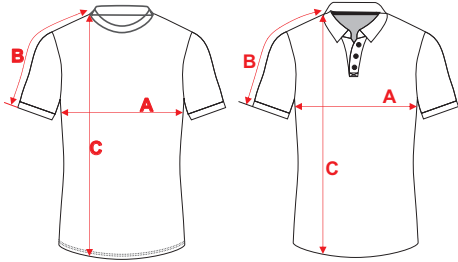

PADED JACKET

SHORT

TROUSER

www.nihonsport.nl

T-SHIRT & POLO SHIRT

Maten heren	116	128	140	152	164	S	M	L	XL	XXL	3XL
A Chest	35	37.5	40	43	46	49	52	55	58	61	64
B Sleeve length from neck point	23.5	25	27	29	31	32	34	36	38	40	42
C Front length from hsp	48	50	54	58	62	68	71	74	77	80	83

Maten dames	116	128	140	152	164	S	M	L	XL	XXL	3XL
A Chest	35	37.5	40	43	44	46	48	50	52	54	56
B Sleeve length from center back	31	33	35	36	36	37	38	39	40	41	42
C Front length	48	52	56	60	62	64	66	68	70	72	74

JACKET FULL ZIP

Maten heren	116	128	140	152	164	XS	S	M	L	XL	XXL	3XL
A Chest	35	37	41	45	46	50	52	55	58	61	64	67
B Sleeve length from neck point	52	56	60	64	68	70	74	78	82	86	90	94
C Front length from hsp	46	49	53	57	62	66.5	68.5	71	73.5	76	78.5	81