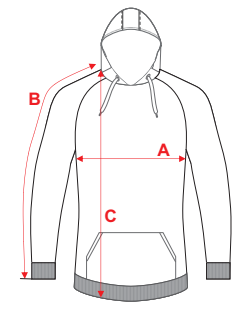

SWEATER HALF ZIP

Maten heren	116	128	140	152	164	S	M	L	XL	XXL	3XL
A Chest	33	37	41	45	49	52.5	54.5	58	61	64	67
B Sleeve length from neck point	53	57	61	65	69	73.5	77.5	81.5	85.5	89.5	93.5
C Front length from hsp	45	49	53	57	62	69	71	74	76	78	80

RAIN JACKET

Maten heren	116	128	140	152	164	S	M	L	XL	XXL	3XL
A 1/2 Chest	39	42	45	49	53	56	59	62	65	68	70.5
B Sleeve length from neck point	50.5	56	62	67.5	73	75	79	83	87	91	94
C Front length from hsp	57	60	63	66	69	75.5	78	80.5	83	85.5	88

HOODIE ZIP

Maten heren	116	128	140	152	164	XS	S	M	L	XL	XXL	3XL
A 1/2 Chest	35	37	41	45	46	50	52	55	58	61	64	67
B Sleeve length from neck point	52	56	60	64	68	70	74	78	82	86	90	94
C Front length from hsp	46	49	53	57	62	66.5	68.5	71	73.5	76	78.5	81

ELITE JACKET

Maten heren	116	128	140	152	164	XS	S	M	L	XL	2XL	3XL
A 1/2 Chest	42	45	48	50	52	54	56	58	61	64	67	71
B Sleeve length from neck point	52.5	58	62	66	70	75	81	84	86	88	90	92
C Front length from hsp	54	57	60	64	66	68	70	72	74	76	78	80